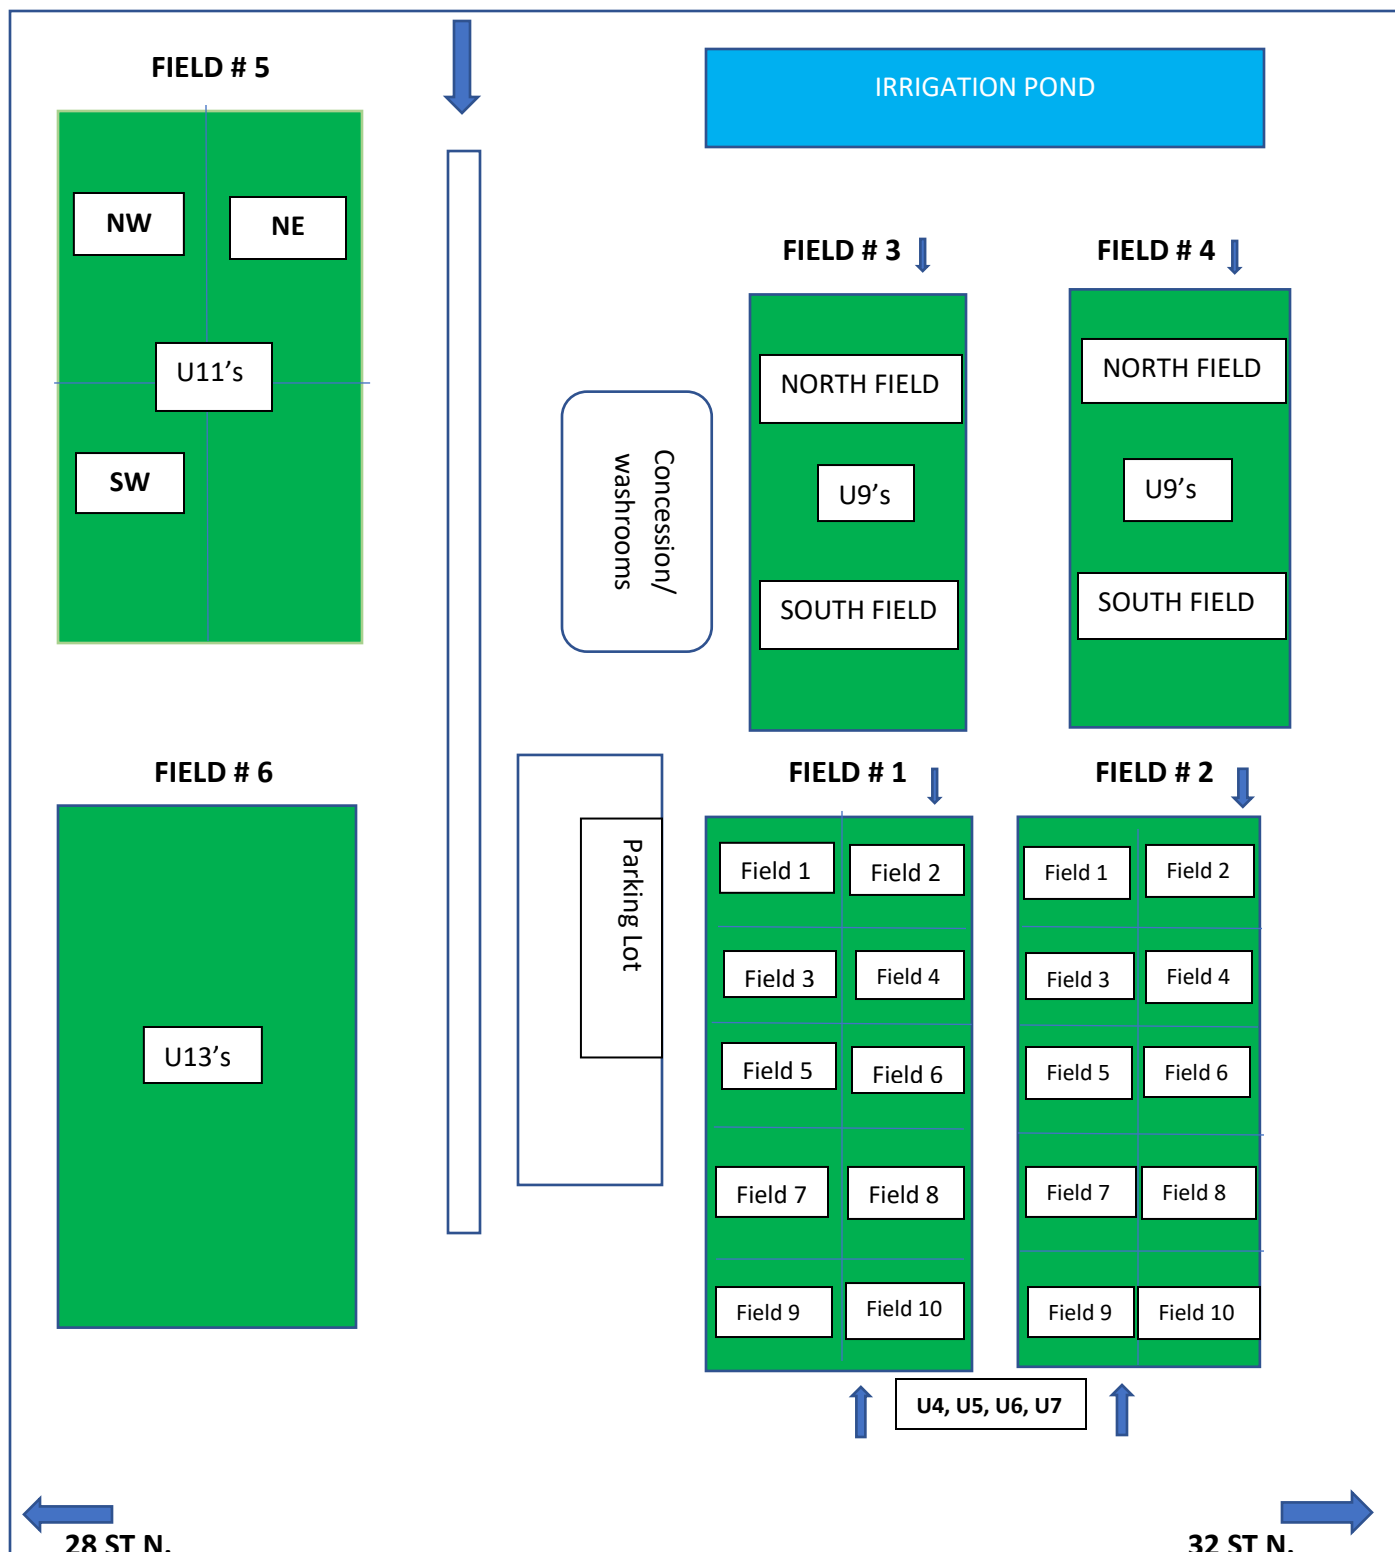

Entrance - GIFFEN RD. N

LETHBRIDGE SPORTS PARK – 2801 30 Ave N.